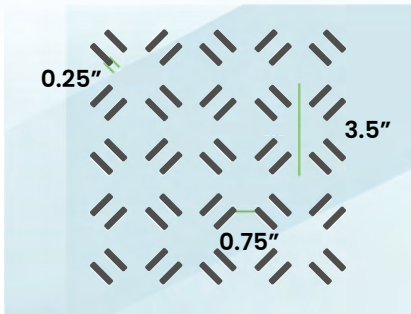

Affinity

.75" x 3.5" Spacing