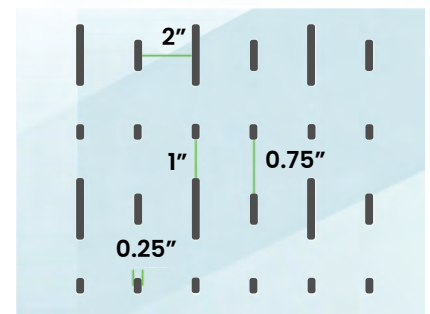

pgroleau@featherfriendly.com
416.806.6393

2207 Dunwin Dr. Mississauga, ON L5L 1X1 CA
Toll Free: 888.874.1755
FeatherFriendly.com

Linear Patterns

Colour shown for display purposes only, actual product colour not shown

Affinity

.75" x 3.5" Spacing

Balance

3.5" x .5" Spacing

Sequence

2" x 1"- 1.75" Spacing

Sunburst

1.5" x 1.5" Spacing